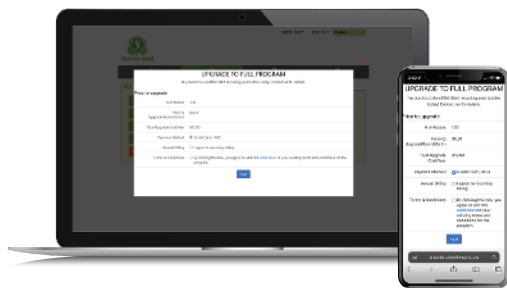

FULL PROGRAM UPGRADE INSTRUCTIONS

You can upgrade your program to include the recycling of bottled amenities easily on the box dashboard section of the Clean the World portal.

Step 1:

On the box dashboard screen, tap the blue "add bottles" button. Tap the "Upgrade Now" button on the image that pops up.

Step 2:

Tap the "Upgrade Now" button on the image that pops up.

Step 3:

Fill in the required information and hit "next," and a member of our Client Team will email you shortly to complete the billing process.