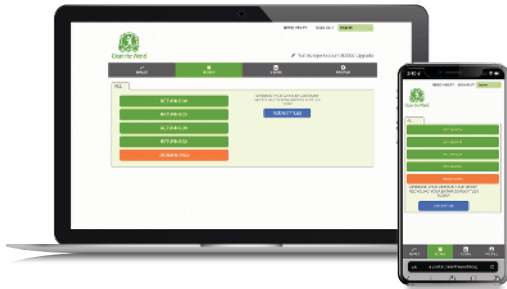

FULL PROGRAM UPGRADE INSTRUCTIONS

You can upgrade your program to include the recycling of bottled amenities easily on the box dashboard section of the Clean the World portal.

Step 1:

On the box dashboard screen, tap the blue "add bottles" button. Tap the "Upgrade Now" button on the image that pops up.

Step 2:

Tap the "Upgrade Now" button on the image that pops up.

Step 3:

Fill in the required information and hit "next," and a member of our Client Team will email you shortly to complete the billing process.