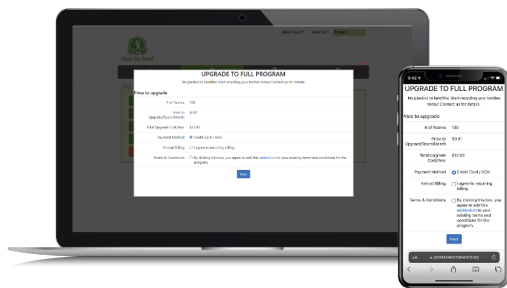

Step 3:

Fill in the required information and hit "next," and a member of our Client Team will email you shortly to complete the billing process.