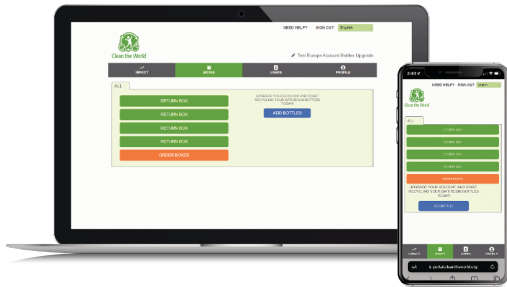

# FULL PROGRAM UPGRADE INSTRUCTIONS

You can upgrade your program to include the recycling of bottled amenities easily on the box dashboard section of the Clean the World portal.

## Step 1:

On the box dashboard screen, tap the blue "add bottles" button. Tap the "Upgrade Now" button on the image that pops up.