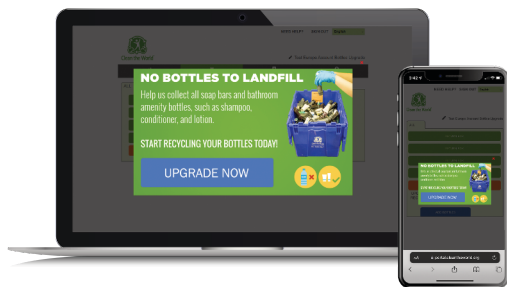

# FULL PROGRAM UPGRADE INSTRUCTIONS

You can upgrade your program to include the recycling of bottled amenities easily on the box dashboard section of the Clean the World portal.

## Step 1:

On the box dashboard screen, tap the blue "add bottles" button. Tap the "Upgrade Now" button on the image that pops up.