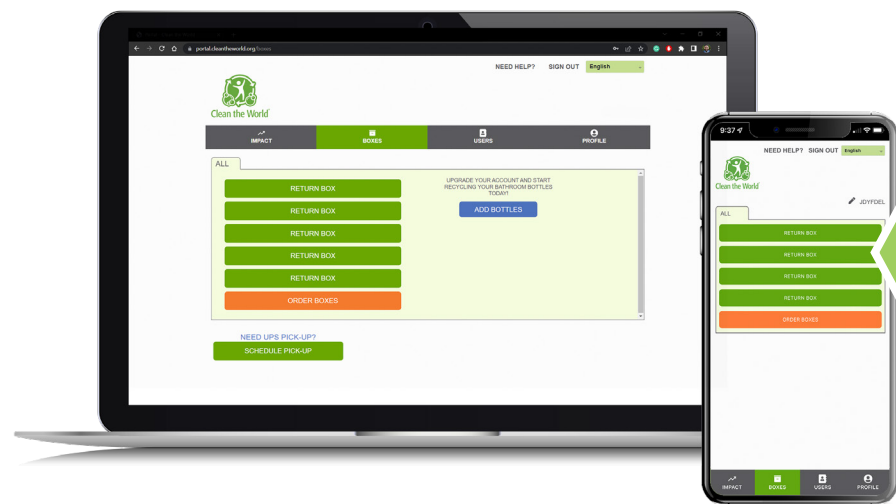

Clean the World®

Reduce. Reuse. Recycle.

Collect Soap & Bottles in five easy steps!

1. Collect soap and bottled amenities from guest rooms

2. Deposit into appropriate box

3. When the box is 100% full, tie the liner and seal the box

4. Use the portal to schedule your UPS pickup

5. Print your label and ship your box to Clean the World

Scan me for more information about the program!
PORTAL.CLEANTHEWORLD.ORG